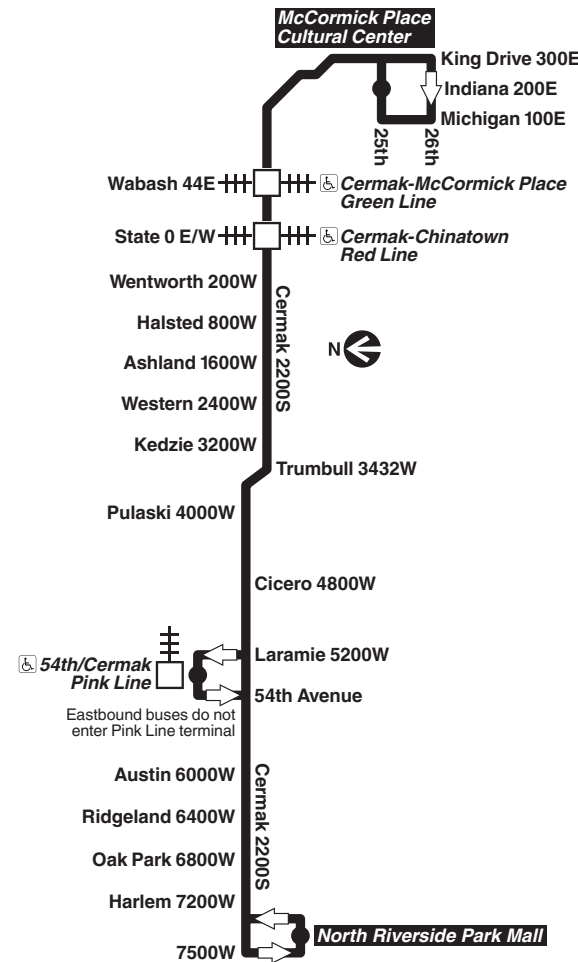

Federal law requires priority seating be designated for seniors and people with disabilities. **Please stand up** and yield these seats when needed for qualifying riders or when asked.

Schedules and other info in this timetable are subject to change. CTA does not assume responsibility for errors in timetables nor for inconvenience or damage resulting from delays.

Pay close attention to destination signs and announcements when boarding: added service may sometimes be provided over portions of this or any bus route and some trips can end before the furthest terminal on a line depending on service needs or time of day.

Bicycle racks are installed on the front of all CTA buses and are allowed on CTA trains during certain hours. See our [Bike & Ride brochure](#) or webpage for help on how to use racks and more.

Know before you go: Get alerts from us by text or e-mail about planned service changes every week or instant alerts for unplanned reroutes and disruptions. Sign up for CTA Updates today at transitchicago.com/updates.

For more travel information, use the Ventra app or call the RTA Travel Information Center at 312-836-7000. *Para obtener mayor información, en Español, llame al Centro de Información a 312-836-7000.*

Chicago Transit Authority

21 Cermak

Effective Mar. 23, 2025

All CTA buses are accessible

transitchicago.com/bus/21

Monday thru Friday

#21 Cermak

Eastbound

LV North Riverside Mall	54th/Cermak Pink Line	Pulaski/Cermak	Kedzie/Cermak	Western/Cermak	Halsted/Cermak	AR 25th/Indiana
----	4:14a	4:23a	4:28a	4:34a	4:44a	4:58a
----	4:32	4:41	4:46	4:52	5:02	5:16
----	4:50	4:59	5:04	5:10	5:20	5:34
4:57a	5:10	5:18	5:23	5:29	5:39	5:53
5:15	5:28	5:36	5:41	5:47	5:57	6:11
5:33	5:46	5:54	5:59	6:05	6:15	6:29
5:51	6:04	6:12	6:17	6:23	6:33	6:47
6:04	6:17	6:25	6:30	6:37	6:48	7:03
6:16	6:30	6:39	6:44	6:51	7:02	7:17
6:27	6:41	6:50	6:55	7:02	7:13	7:28
6:37	6:51	7:00	7:06	7:13	7:24	7:41
6:47	7:01	7:10	7:16	7:23	7:34	7:51
6:58	7:12	7:21	7:27	7:34	7:45	8:02
7:09	7:23	7:33	7:38	7:46	7:58	8:16
7:21	7:35	7:45	7:50	7:58	8:10	8:28
7:33	7:48	7:58	8:04	8:12	8:24	8:42
7:45	8:00	8:11	8:17	8:25	8:38	8:57
8:00	8:15	8:26	8:32	8:40	8:52	9:12
8:14	8:29	8:40	8:46	8:54	9:07	9:27
8:29	8:44	8:55	9:01	9:09	9:21	9:41
8:43	8:57	9:08	9:14	9:22	9:36	9:53
8:58	9:12	9:23	9:29	9:37	9:50	10:07
9:12	9:26	9:37	9:43	9:51	10:05	10:22

then every 15 minutes until

1:27p	1:42p	1:53p	1:59p	2:07p	2:21p	2:39p
1:41	1:56	2:08	2:14	2:22	2:36	2:55
1:54	2:10	2:21	2:27	2:35	2:49	3:09
2:07	2:23	2:35	2:41	2:49	3:03	3:24
2:20	2:37	2:49	2:55	3:03	3:17	3:37
2:33	2:50	3:02	3:08	3:16	3:30	3:51
2:46	3:03	3:15	3:21	3:29	3:43	4:04
2:59	3:16	3:28	3:34	3:42	3:56	4:17
3:00S	3:17	3:29	3:35	3:43	3:57	4:18
3:12	3:29	3:41	3:47	3:55	4:09	4:30
3:25	3:41	3:53	3:59	4:07	4:22	4:42
3:35W	3:51	4:03	----	----	----	----
3:38	3:54	4:06	4:12	4:20	4:35	4:54
3:40M	3:56	4:08	----	----	----	----
3:51	4:07	4:19	4:25	4:33	4:48	5:07
4:04	4:20	4:32	4:38	4:46	5:01	5:20
4:17	4:33	4:45	4:51	4:59	5:14	5:33
4:30	4:46	4:58	5:04	5:12	5:27	5:46

then every 12 minutes until

5:30	5:44	5:55	6:00	6:07	6:21	6:38
5:42	5:56	6:07	6:12	6:19	6:32	6:49
5:54	6:08	6:19	6:24	6:31	6:44	7:01
6:06	6:20	6:31	6:36	6:43	6:56	7:13
6:18	6:32	6:42	6:47	6:54	7:06	7:23
6:30	6:44	6:54	6:59	7:06	7:18	7:35
6:44	6:57	7:07	7:12	7:18	7:30	7:45
7:00	7:13	7:23	7:28	7:34	7:46	8:01
7:14	7:27	7:36	----	----	----	----
7:20	7:33	7:42	7:47	7:53	8:04	8:19

then every 20 minutes until

10:00	10:12	10:21	10:26	10:31	10:42	10:56
10:00	10:13	10:22	----	----	----	----
10:20	10:32	10:41	10:45	10:50	11:00	11:14
10:20	10:32	10:41	----	----	----	----
10:37	10:49	10:58	----	----	----	----
10:57	11:09	11:18	----	----	----	----
11:16	11:28	11:37	----	----	----	----
11:34	11:44	11:52	----	----	----	----
11:54	12:04a	12:07C	----	----	----	----
12:14a	12:24	12:32	----	----	----	----

C - trip ends at Cicero/Cermak at time shown
M - trip operates Monday thru Thursday, school days only
W - trip operates on Wednesday, school days only

Westbound